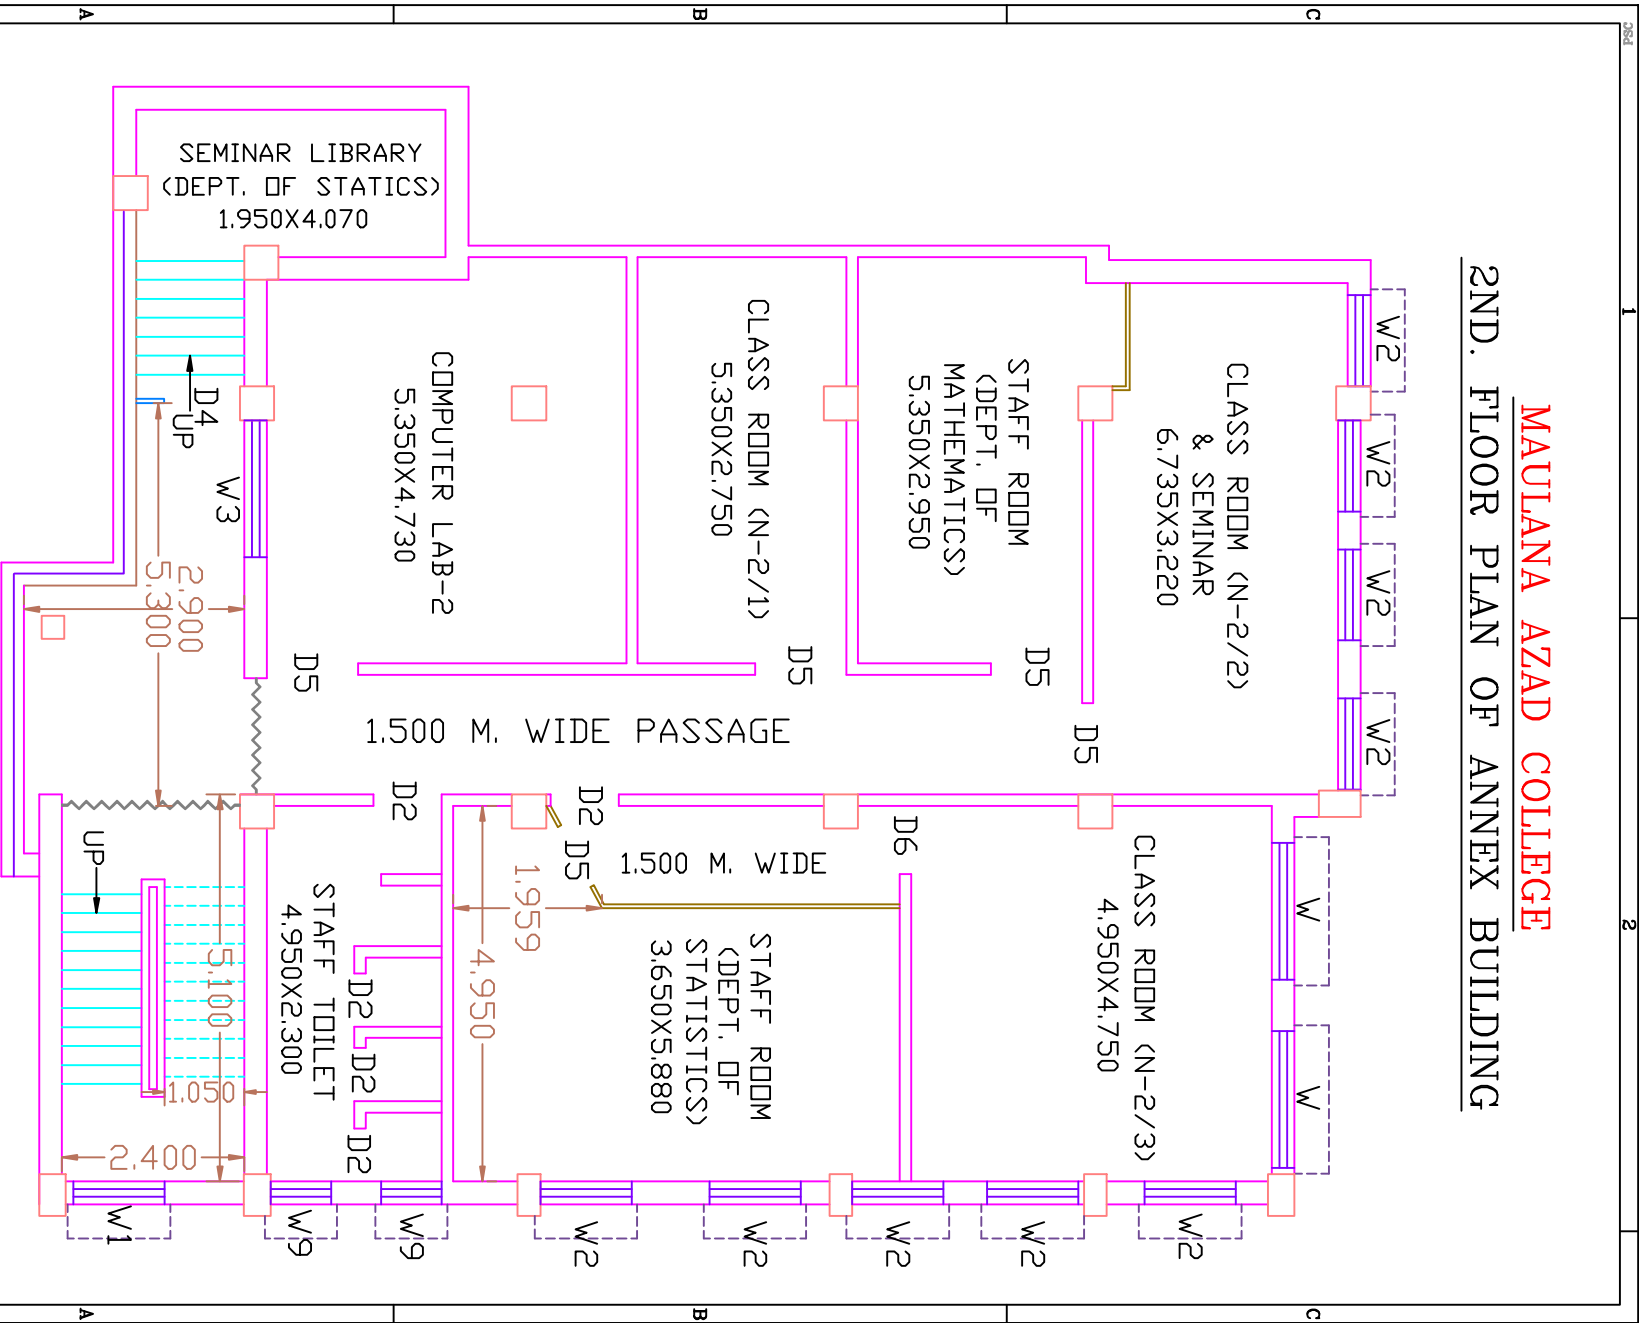

**MAULANA AZAD COLLEGE**  
**2ND. FLOOR PLAN OF ANNEX BUILDING**

**2ND. FLOOR PLAN**

AREA - 222.635 SQM./FLOOR HEIGHT - 3.100 M.